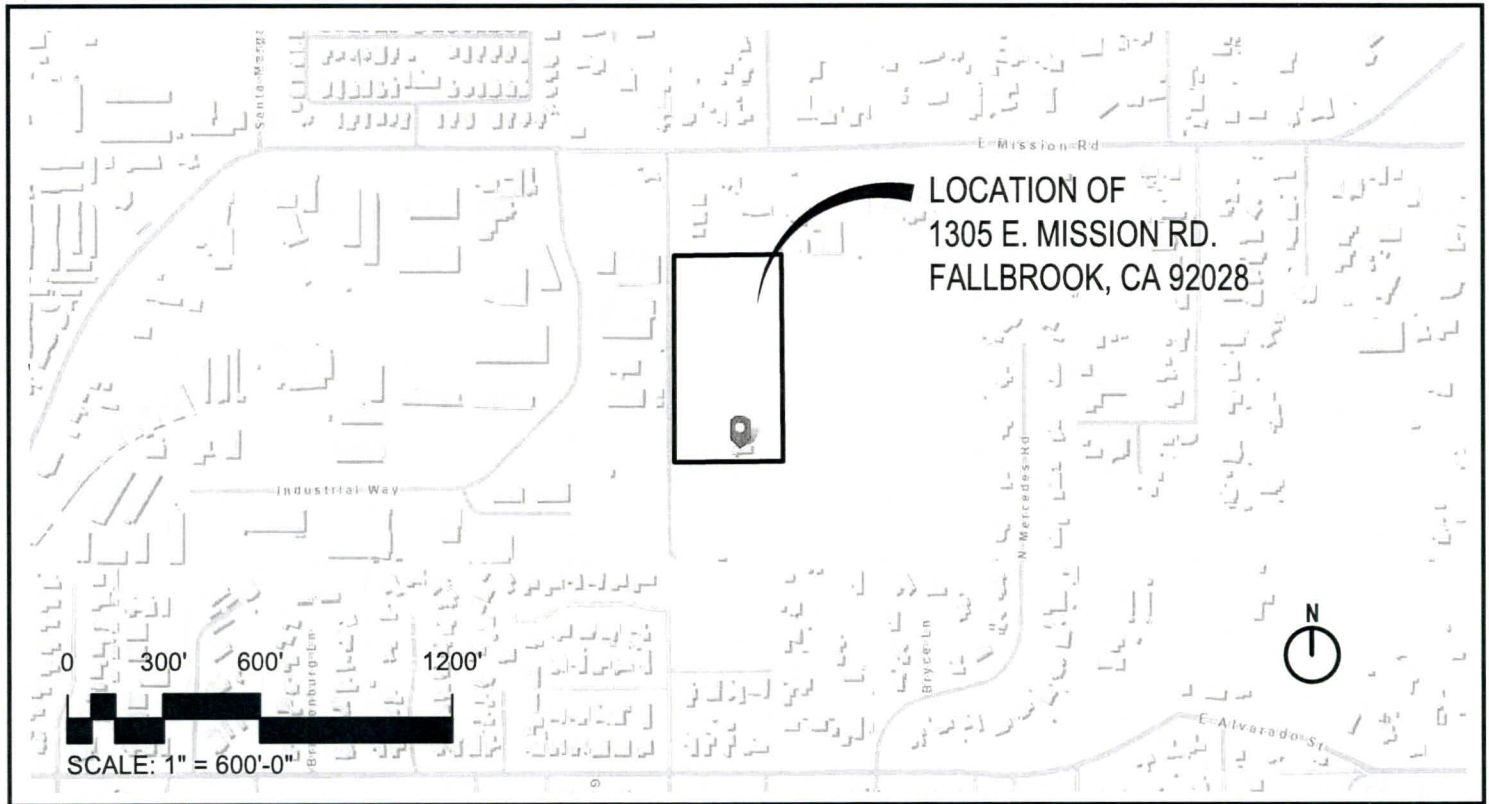

Planner's Name: **Christopher Jacobs**
Planner's Phone: **619-323-8718**
Planner's email: Christopher.Jacobs@sdcounty.ca.gov
CPG/DRB/CSG: **FALLBROOK**

Record ID & Date Received

SDC PDS RCVD 03-17-25
STP25-008

Project Name & Brief Description: Fallbrook Self Storage

Project shall consist of the construction of an 8 building modular self-storage facility, including a small standalone office building. On-site parking is proposed.

Number of lots proposed: _____

You can also contact the local Community Planning Group, Design Review Board or Community Sponsor Group (CPG/DRB/CSG) for further information and to make comments. If the property is within the boundaries of a County recognized (CPG/DRB/CSG), contact information for that group will be printed on the back of this notice.

Zoning: M52 - Limited Impact Industrial General Plan: Limited Impact Industrial Acre(s): 5.33

Owner/Applicant: Kirk Moeller, KM Architects Inc. (Applicant) Engineer: Sean Savage, Omega Engineering

Project Site Address: 1305 E. Mission Rd., Fallbrook, CA 92028 APN#(s): 105-410-18-00

5510 OVERLAND AVE, SUITE 110, SAN DIEGO, CA 92123

For any questions, please email us at: PDSZoningPermitCounter@sdcounty.ca.gov
<http://www.sdcounty.ca.gov/pds>