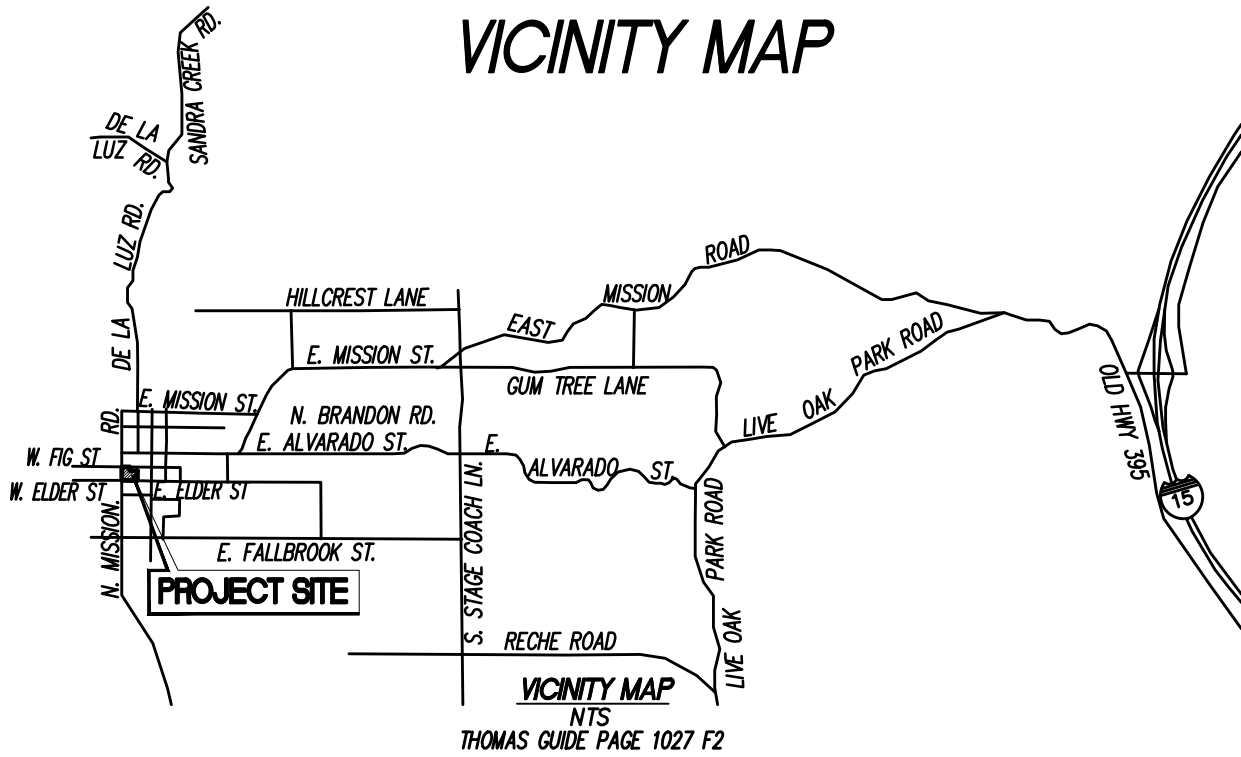

VICINITY MAP

VICINITY DETAIL

NTS

X:\PROJECTS\0303.1 - 213 W. ELDER STREET (NATIONAL CORE)\ENR\EXHIBITS\VICINITY DETAIL EXHIBIT\0303 VICINITY DETAIL.DWG (08-12-24 2:09:10PM) Plotted by: hector