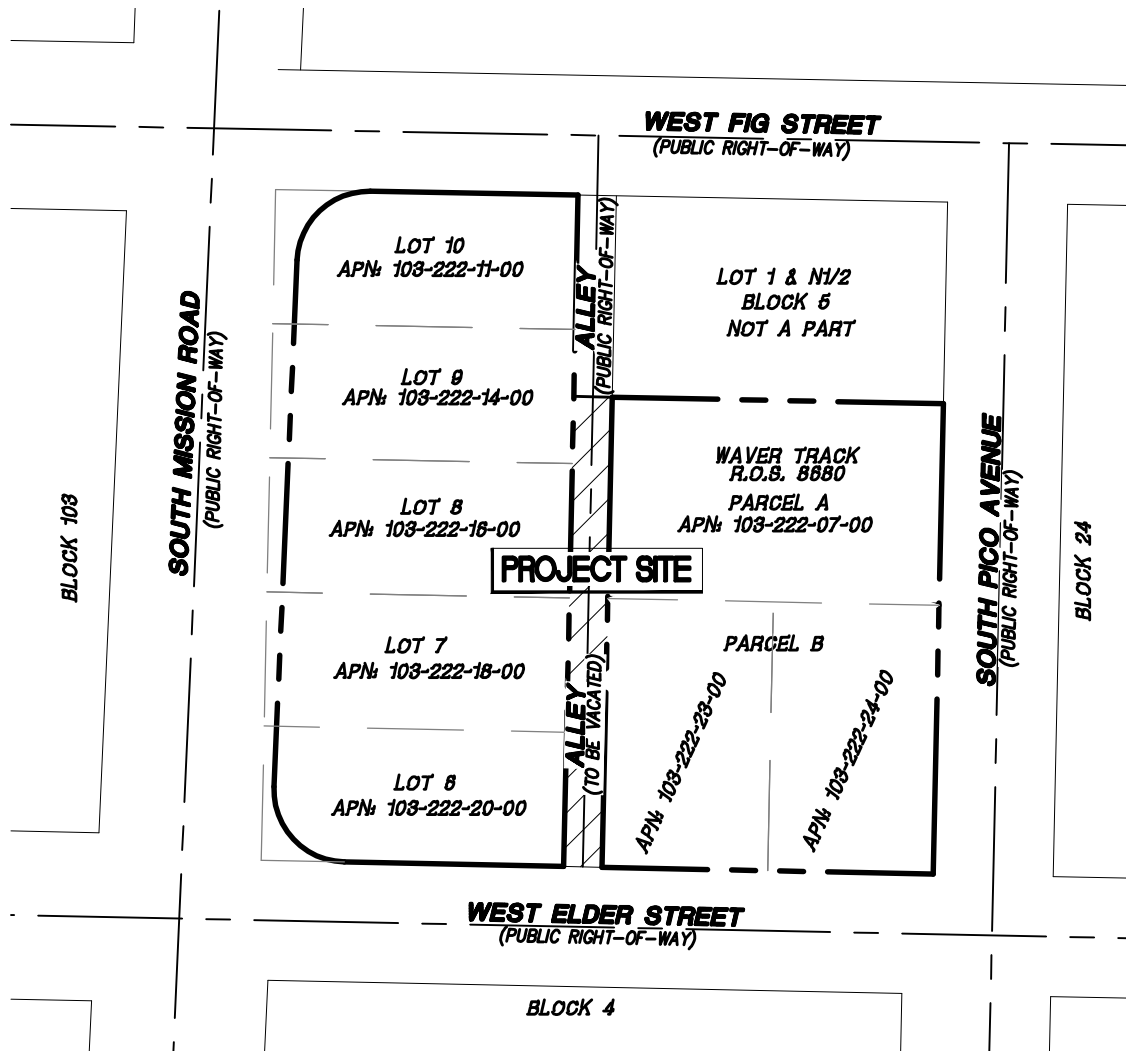

VICINITY MAP

VICINITY DETAIL

NTS

X:\PROJECTS\0303.1 - 213 W. ELDER STREET (NATIONAL CORE)\ENR\EXHIBITS\VICINITY DETAIL EXHIBIT\0303 VICINITY DETAIL.DWG (08-12-24 2:09:10PM) Plotted by: hector